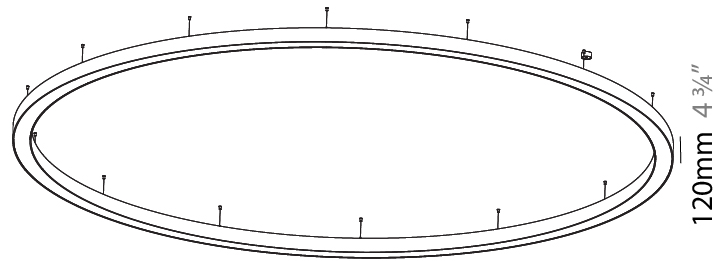

GENERAL

Series: Glorious
 Subseries: Glorious
 Brand: Prolicht
 Division: Architectural
 Mounting Type: Suspension
 Mounting Location: Ceiling
 Subcategory: Ambient

PHYSICAL

Shape: Round
 Diameter (mm): 5400
 Diameter (in): 212 ⁵/₈
 Height (mm): 120
 Height (in): 4 ³/₄
 Max. Overall Height (mm): 2120
 Max. Overall Height (in): 83 ⁷/₁₆
 Light Distribution: Direct / Indirect
 Weight (kg): 71.452
 Weight (lbs): 157.19
 Diffuser: PMMA - Opal or Micro-Prism
 Fixture Finish: SSR / BKV / CWI / CRY / HAB / UFT / ITA / RUA / FTG / MYG / LOD / PUS / FRO / FUP / KIA / POP / BLS / SPG / MEY / GOH / GUM / CHC / COM / ABZ / JAG / OBR / MOS / ROR
 Fixture Material: Aluminum

Certified By: Certified for North American Standards
 IP rating: IP20

PROJECT _____
 TYPE _____
 SPECIFIER _____
 QUANTITY _____
 DATE _____

5100mm 200 ¹³/₁₆"
 5400mm 212 ⁵/₈"

A30547-

| | |
|-----------|-------|
| PROJECT | _____ |
| TYPE | _____ |
| SPECIFIER | _____ |
| QUANTITY | _____ |
| DATE | _____ |

PHYSICAL

| |
|---|
| Shape: Round |
| Diameter (mm): 2100 |
| Diameter (in): 82 11/16 |
| Height (mm): 120 |
| Height (in): 4 3/4 |
| Max. Overall Height (mm): 2120 |
| Max. Overall Height (in): 83 7/16 |
| Light Distribution: Direct / Indirect |
| Weight (kg): 26.817 |
| Weight (lbs): 59.12 |
| Diffuser: PMMA - Opal |
| Fixture Finish: SSR / BKV / CWI / CRY / HAB / UFT / ITA / RUA / FTG / MYG / LOD / PUS / FRO / FUP / KIA / POP / BLS / SPG / MEY / GOH / GUM / CHC / COM / ABZ / JAG / OBR / MOS / ROR |
| Fixture Material: Aluminum |