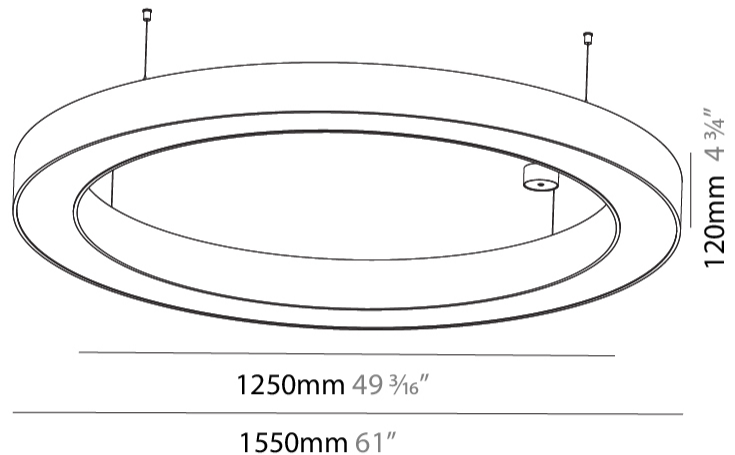

GENERAL

Series: Glorious
Subseries: Glorious
Brand: Prolight
Division: Architectural
Mounting Type: Suspension
Mounting Location: Ceiling
Subcategory: Ambient

PHYSICAL

Shape: Round
Diameter (mm): 1550
Diameter (in): 61
Height (mm): 120
Height (in): 4 3/4
Max. Overall Height (mm): 2120
Max. Overall Height (in): 83 7/16
Light Distribution: Direct / Indirect
Weight (kg): 16.737
Weight (lbs): 36.90
Diffuser: PMMA - Opal or Micro-Prism
Fixture Finish: SSR / BKV / CWI / CRY / HAB / UFT / ITA / RUA / FTG / MYG / LOD / PUS / FRO / FUP / KIA / POP / BLS / SPG / MEY / GOH / GUM / CHC / COM / ABZ / JAG / OBR / MOS / ROR
Fixture Material: Aluminum

ELECTRICAL

Lamp Type: LED (Zhaga Standard)
Input Wattage (W): 110
Total Output Wattage (W): 88 / 70.4 (3500K)
Dimming: Non-Dimming / Phase Dimming (120Vac only) / 0-10V Dimming
Driver Included: Yes
Driver Location: Integrated
Driver Type: Constant Current - 120 / 277Vac
Driver Class: Class 2
Input Voltage (V): 120 - 277
Constant Current (MA): 350 / 700/800 (3500K)

LED

Color Temperature (°K): 3000 / 3500 / 4000
Max. Delivered Lumen (lm): 6920 / 7164 / 7310 Direct / 4530 / 4938 / 4790 Indirect
CRI: >80 CRI
Efficiency (%): 68
Lamp Life (hrs): 50000

OPTICAL

RATINGS AND CERTIFICATIONS

Certified By: Certified for North American Standards
IP rating: IP20