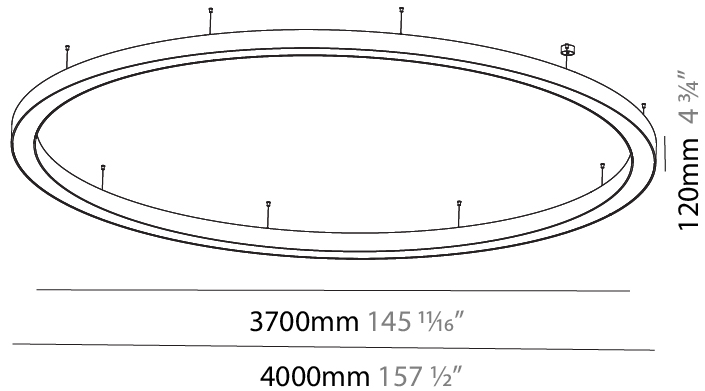

GENERAL

Series: Glorious
Subseries: Glorious
Brand: Prolicht
Division: Architectural
Mounting Type: Suspension
Mounting Location: Ceiling
Subcategory: Ambient

PHYSICAL

Shape: Round
Diameter (mm): 4000
Diameter (in): 157 1/2
Depth (mm): 120
Depth (in): 4 3/4
Max. Overall Height (mm): 2120
Max. Overall Height (in): 83 7/16
Light Distribution: Direct / Indirect
Weight (kg): 53.026
Weight (lbs): 116.66
Diffuser: PMMA - Opal or Micro-Prism
Fixture Finish: SSR / BKV / CWI / CRY / HAB / UFT / ITA / RUA / FTG / MYG / LOD / PUS / FRO / FUP / KIA / POP / BLS / SPG / MEY / GOH / GUM / CHC / COM / ABZ / JAG / OBR / MOS / ROR
Fixture Material: Aluminum

ELECTRICAL

Lamp Type: LED (Zhaga Standard)
Input Wattage (W): 300
Total Output Wattage (W): 240 / 192 (3500K)
Dimming: Non-Dimming / Phase Dimming (120Vac only) / 0-10V Dimming
Driver Included: Yes
Driver Location: Integrated
Driver Type: Constant Current - 120 / 277Vac
Driver Class: Class 2
Input Voltage (V): 120 - 277
Constant Current (MA): 350 / 1000 (3500K)

LED

Color Temperature (°K): 3000 / 3500 / 4000
Max. Delivered Lumen (lm): 18460 / 19110 / 19500 Direct / 12780 / 13230 / 13500 Indirect
CRI: >80 CRI
Efficiency (%): 70
Lamp Life (hrs): 50000

OPTICAL

RATINGS AND CERTIFICATIONS

Certified By: Certified for North American Standards
IP rating: IP20

PROJECT	_____
TYPE	_____
SPECIFIER	_____
QUANTITY	_____
DATE	_____