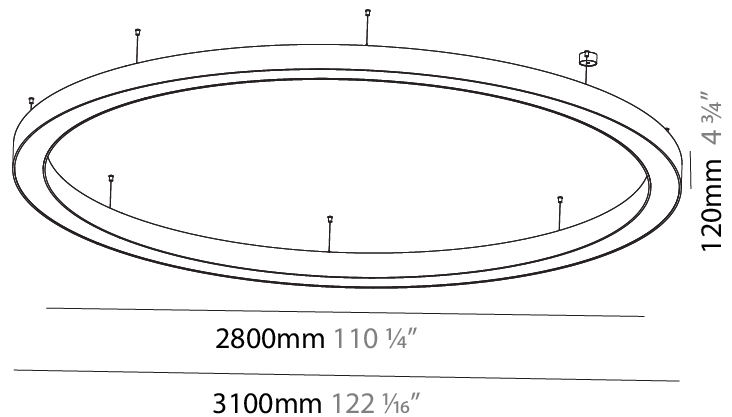

GENERAL

Series: Glorious
Subseries: Glorious
Brand: Prolicht
Division: Architectural
Mounting Type: Suspension
Mounting Location: Ceiling
Subcategory: Ambient

PHYSICAL

Shape: Round
Diameter (mm): 3100
Diameter (in): 122 1/16
Depth (mm): 120
Depth (in): 4 3/4
Max. Overall Height (mm): 2120
Max. Overall Height (in): 83 7/16
Light Distribution: Direct / Indirect
Weight (kg): 40.905
Weight (lbs): 90.18
Diffuser: PMMA - Opalor Micro-Prism
Fixture Finish: SSR / BKV / CWI / CRY / HAB / UFT / ITA / RUA / FTG / MYG / LOD / PUS / FRO / FUP / KIA / POP / BLS / SPG / MEY / GOH / GUM / CHC / COM / ABZ / JAG / OBR / MOS / ROR
Fixture Material: Aluminum

ELECTRICAL

Lamp Type: LED (Zhaga Standard)
Input Wattage (W): 240
Total Output Wattage (W): 192 / 153.6 (3500K)
Dimming: Non-Dimming / Phase Dimming (120Vac only) / 0-10V Dimming
Driver Included: Yes
Driver Location: Integrated
Driver Type: Constant Current - 120 / 277Vac
Driver Class: Class 2
Input Voltage (V): 120 - 277
Constant Current (MA): 350 / 800 (3500K)

LED

Color Temperature (°K): 3000 / 3500 / 4000
Max. Delivered Lumen (lm): 14770 / 15288 / 15600 Direct / 10220 / 10584 / 10800 Indirect
CRI: >80 CRI
Efficiency (%): 70
Lamp Life (hrs): 50000

OPTICAL

RATINGS AND CERTIFICATIONS

Certified By: Certified for North American Standards
IP rating: IP20

PROJECT _____
TYPE _____
SPECIFIER _____
QUANTITY _____
DATE _____